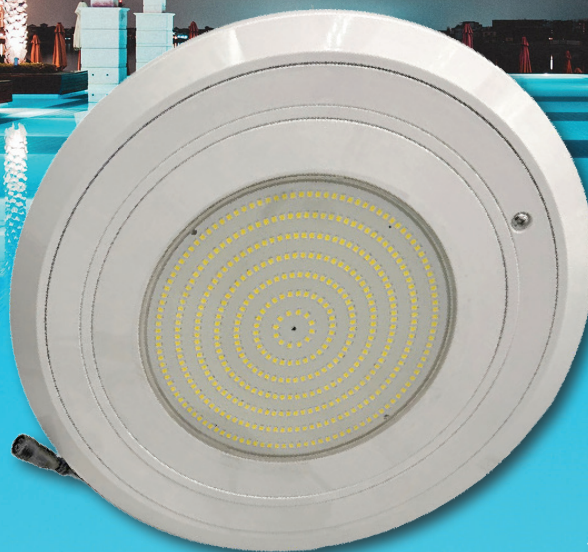

CMIL **REV-LED**

Commercial and Residential Replacement

REV-LED42W

**REV-LED42W
12"**

- 42 Watt, 12 Inch, White LED
- Low Voltage 12V / DC
- Quick connect/disconnect at all connections
- No wire splicing required
- No pool light junction box needed

*Low Voltage
Replacement
Pool & Spa Light*

**Smart Lighting
Made Simple**

**REV-LED42W
12"**

(Included in the REV-LED42W package)

**REV-LED42WL
12"**

(Available separately)

REV-LED

*Low Voltage Replacement
Pool & Spa Light*

REV-LED42W INCLUDES:

- Smart Transformer included with each REV-LED42W Light
- Operate 2 lights with each smart transformer
- Each light comes with a 100-foot, low voltage power supply cord
- All connections are quick-connect (no splicing required)
- No weatherproof box required
- Add an extra light to your system with a REV-LED42WL
- White LED

Everything is included!

*REV-LED42W
12" Lamp*

*Backside
view shows
quick-connect
cord for easy
install*

*Smart
Transformer
REV-LEDP1
(Operates up to
two REV-LED
lamps)*

*100' Cord comes with
every REV-LED42W*